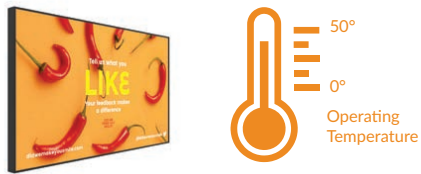

Datenblatt: Window-Monitor 3.500 cd/m²

Other Features

Smart Temperature Control System

The responsive internal airflow system keeps the panel and other internal components at optimum working temperature. This ensures a long and reliable life for your screen, even when used continuously in outward-facing windows.