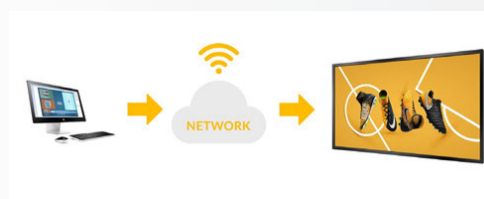

Optional Network Upgrade

For a small charge you can upgrade your screen to be networked, allowing you to connect your screen via Wi-Fi, LAN or 4G, then remotely update it over the internet.