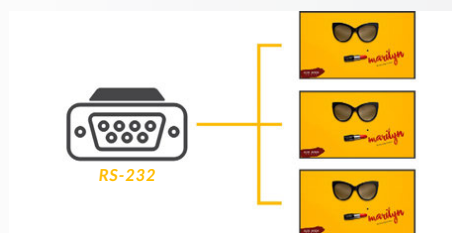

RS-232 Control

Remotely control your screens by sending commands over long or short distances using RS-232 protocols.