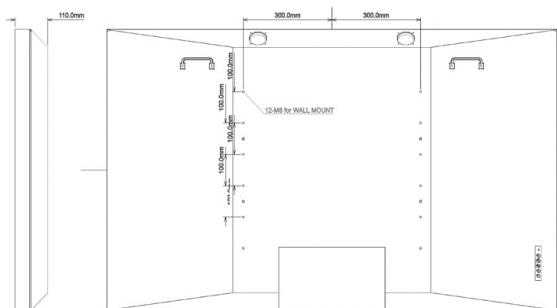

Datenblatt: Disp_IP54_43

Specification

Display	Viewing Size Image	43"
	Active Display Area (mm)	941.18 (H) x 529.42 (V)
	Pixel Pitch (mm)	0.4902 (H) x 0.4902 (V)
	Resolution	1920 x 1080
	Contrast Ratio	1100 : 1 (typ.)
	Color	16.7 M
	Brightness	450 cd/m ²
	Viewing Angle	-89~89 (H) ; -89~89 (V)
	Recommended Resolution	1920 x 1080 @ 60Hz
	Signal Connector	VGA, DVI, HDMI

Datenblatt: Disp_IP54_46

Specification

Display	Viewing Size Image	46"
	Active Display Area (mm)	1018.08 (H) x 572.67 (V)
	Pixel Pitch (mm)	0.53025 (H) x 0.53025 (V)
	Resolution	1920 x 1080
	Contrast Ratio	4000 : 1 (typ.)
	Color	16.7 M
	Brightness	450 cd/m ²
	Viewing Angle	-89~89 (H) ; -89~89 (V)
	Recommended Resolution	1920 x 1080 @ 60Hz
	Signal Connector	VGA, DVI, HDMI

Datenblatt: Disp_IP54_55

Specification

Display	Viewing Size Image	55"
	Active Display Area (mm)	1209.6 (H) x 680.4 (V)
	Pixel Pitch (mm)	0.63 (H) x 0.63 (V)
	Resolution	1920 x 1080
	Contrast Ratio	4000 : 1
	Color	1073.7M (10bits/color)
	Brightness	500 cd/m ²
	Viewing Angle	-89~89 (H) ; -89~89 (V)
	Recommended Resolution	1920 x 1080 @ 60Hz
	Signal Connector	VGA, DVI, HDMI

Datenblatt: Disp_IP54_65

Specification

Display	Viewing Size Image	65"
	Active Display Area (mm)	1428.48 (H) x 803.52 (V)
	Pixel Pitch (mm)	0.744 (H) x 0.744 (V)
	Resolution	1920 x 1080
	Contrast Ratio	4000 : 1
	Color	1073.7M (10bits/color)
	Brightness	500 cd/m ²
	Viewing Angle	-89~89 (H) ; -89~89 (V)
	Recommended Resolution	1920 x 1080 @ 60Hz 10bit 1.07B
	Signal Connector	VGA, DVI, HDMI