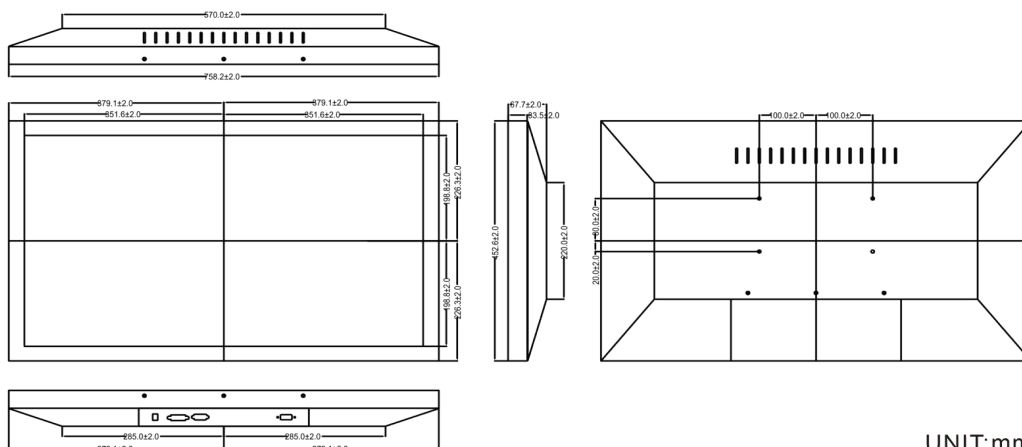

Datenblatt: Disp_IP54_32

Specification

Display	Viewing Size Image	32"
	Active Display Area (mm)	698.4 (H) x 392.85 (V)
	Pixel Pitch (mm)	0.3638 (H) x 0.3638 (V)
	Resolution	1920 x 1080
	Contrast Ratio	1100 : 1 (typ.)
	Color	16.7 M
	Brightness	400 cd/m ²
	Viewing Angle	-89~89 (H) ; -89~89 (V)
	Recommended Resolution	1920 x 1080 @ 60Hz
	Signal Connector	VGA, DVI, HDMI

Datenblatt: Disp_IP54_46

Specification

Display	Viewing Size Image	46"
	Active Display Area (mm)	1018.08 (H) x 572.67 (V)
	Pixel Pitch (mm)	0.53025 (H) x 0.53025 (V)
	Resolution	1920 x 1080
	Contrast Ratio	4000 : 1 (typ.)
	Color	16.7 M
	Brightness	450 cd/m ²
	Viewing Angle	-89~89 (H) ; -89~89 (V)
	Recommended Resolution	1920 x 1080 @ 60Hz
	Signal Connector	VGA, DVI, HDMI

Datenblatt: Disp_IP54_55

Specification

Display	Viewing Size Image	55"
	Active Display Area (mm)	1209.6 (H) x 680.4 (V)
	Pixel Pitch (mm)	0.63 (H) x 0.63 (V)
	Resolution	1920 x 1080
	Contrast Ratio	4000 : 1
	Color	1073.7M (10bits/color)
	Brightness	500 cd/m ²
	Viewing Angle	-89~89 (H) ; -89~89 (V)
	Recommended Resolution	1920 x 1080 @ 60Hz
	Signal Connector	VGA, DVI, HDMI

Datenblatt: Disp_IP54_65

Specification

Display	Viewing Size Image	65"
	Active Display Area (mm)	1428.48 (H) x 803.52 (V)
	Pixel Pitch (mm)	0.744 (H) x 0.744 (V)
	Resolution	1920 x 1080
	Contrast Ratio	4000 : 1
	Color	1073.7M (10bits/color)
	Brightness	500 cd/m ²
	Viewing Angle	-89~89 (H) ; -89~89 (V)
	Recommended Resolution	1920 x 1080 @ 60Hz 10bit 1.07B
	Signal Connector	VGA, DVI, HDMI