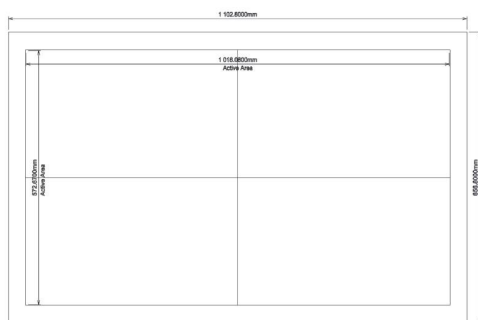

Datenblatt: Disp_IP54_46

Specification

Display	Viewing Size Image	46"
	Active Display Area (mm)	1018.08 (H) x 572.67 (V)
	Pixel Pitch (mm)	0.53025 (H) x 0.53025 (V)
	Resolution	1920 x 1080
	Contrast Ratio	4000 : 1 (typ.)
	Color	16.7 M
	Brightness	450 cd/m²
	Viewing Angle	-89~89 (H) ; -89~89 (V)
	Recommended Resolution	1920 x 1080 @ 60Hz
	Signal Connector	VGA, DVI, HDMI

UNIT : mm

Power	Source	100~240VAC power cord
	Consumption	92W typical, normal operation
	Management	VESA DPMS Compliant
Optional	Touch	PCAP, IR
	High Brightness	1000, 1500
	Auto Dimming	YES
	POWER in	DC24V
	Remote Control	YES
	IO	AV, DP