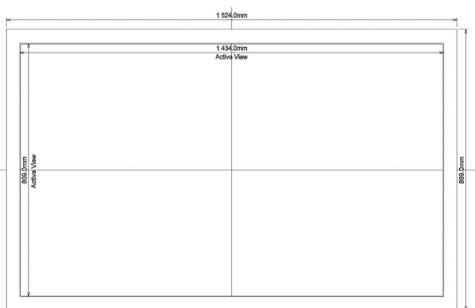

Datenblatt: Disp_IP54_43

Specification

Display	Viewing Size Image	43"
	Active Display Area (mm)	941.18 (H) x 529.42 (V)
	Pixel Pitch (mm)	0.4902 (H) x 0.4902 (V)
	Resolution	1920 x 1080
	Contrast Ratio	1100 : 1 (typ.)
	Color	16.7 M
	Brightness	450 cd/m ²
	Viewing Angle	-89~89 (H) ; -89~89 (V)
	Recommended Resolution	1920 x 1080 @ 60Hz
	Signal Connector	VGA, DVI, HDMI

Datenblatt: Disp_IP54_46

Specification

Display	Viewing Size Image	46"
	Active Display Area (mm)	1018.08 (H) x 572.67 (V)
	Pixel Pitch (mm)	0.53025 (H) x 0.53025 (V)
	Resolution	1920 x 1080
	Contrast Ratio	4000 : 1 (typ.)
	Color	16.7 M
	Brightness	450 cd/m ²
	Viewing Angle	-89~89 (H) ; -89~89 (V)
	Recommended Resolution	1920 x 1080 @ 60Hz
	Signal Connector	VGA, DVI, HDMI

Datenblatt: Disp_IP54_55

Specification

Display	Viewing Size Image	55"
	Active Display Area (mm)	1209.6 (H) x 680.4 (V)
	Pixel Pitch (mm)	0.63 (H) x 0.63 (V)
	Resolution	1920 x 1080
	Contrast Ratio	4000 : 1
	Color	1073.7M (10bits/color)
	Brightness	500 cd/m ²
	Viewing Angle	-89~89 (H) ; -89~89 (V)
	Recommended Resolution	1920 x 1080 @ 60Hz
	Signal Connector	VGA, DVI, HDMI

Datenblatt: Disp_IP54_65

Specification

Display	Viewing Size Image	65"
	Active Display Area (mm)	1428.48 (H) x 803.52 (V)
	Pixel Pitch (mm)	0.744 (H) x 0.744 (V)
	Resolution	1920 x 1080
	Contrast Ratio	4000 : 1
	Color	1073.7M (10bits/color)
	Brightness	500 cd/m ²
	Viewing Angle	-89~89 (H) ; -89~89 (V)
	Recommended Resolution	1920 x 1080 @ 60Hz 10bit 1.07B
	Signal Connector	VGA, DVI, HDMI