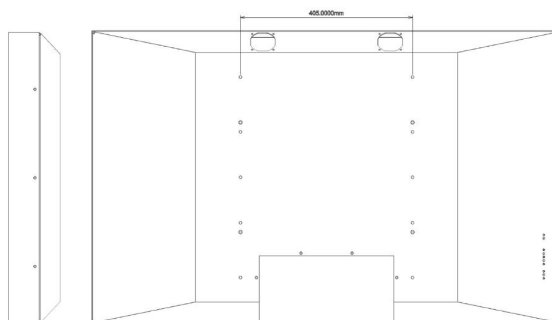

Datenblatt: Disp_IP54_46

Specification

Display	Viewing Size Image	46"
	Active Display Area (mm)	1018.08 (H) x 572.67 (V)
	Pixel Pitch (mm)	0.53025 (H) x 0.53025 (V)
	Resolution	1920 x 1080
	Contrast Ratio	4000 : 1 (typ.)
	Color	16.7 M
	Brightness	450 cd/m²
	Viewing Angle	-89~89 (H) ; -89~89 (V)
	Recommended Resolution	1920 x 1080 @ 60Hz
	Signal Connector	VGA, DVI, HDMI

UNIT : mm

Power	Source	100~240VAC power cord
	Consumption	92W typical, normal operation
	Management	VESA DPMS Compliant
Optional	Touch	PCAP, IR
	High Brightness	1000, 1500
	Auto Dimming	YES
	POWER in	DC24V
	Remote Control	YES
	IO	AV, DP