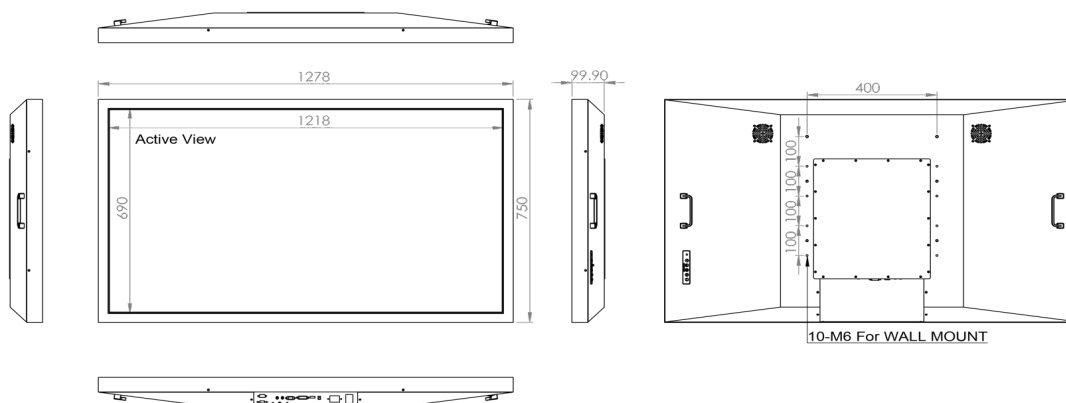

Datenblatt: Disp_IP54_43

Specification

Display	Viewing Size Image	43"
	Active Display Area (mm)	941.18 (H) x 529.42 (V)
	Pixel Pitch (mm)	0.4902 (H) x 0.4902 (V)
	Resolution	1920 x 1080
	Contrast Ratio	1100 : 1 (typ.)
	Color	16.7 M
	Brightness	450 cd/m ²
	Viewing Angle	-89~89 (H) ; -89~89 (V)
	Recommended Resolution	1920 x 1080 @ 60Hz
	Signal Connector	VGA, DVI, HDMI

Datenblatt: Disp_IP54_46

Specification

Display	Viewing Size Image	46"
	Active Display Area (mm)	1018.08 (H) x 572.67 (V)
	Pixel Pitch (mm)	0.53025 (H) x 0.53025 (V)
	Resolution	1920 x 1080
	Contrast Ratio	4000 : 1 (typ.)
	Color	16.7 M
	Brightness	450 cd/m ²
	Viewing Angle	-89~89 (H) ; -89~89 (V)
	Recommended Resolution	1920 x 1080 @ 60Hz
	Signal Connector	VGA, DVI, HDMI

Datenblatt: Disp_IP54_55

Specification

Display	Viewing Size Image	55"
	Active Display Area (mm)	1209.6 (H) x 680.4 (V)
	Pixel Pitch (mm)	0.63 (H) x 0.63 (V)
	Resolution	1920 x 1080
	Contrast Ratio	4000 : 1
	Color	1073.7M (10bits/color)
	Brightness	500 cd/m ²
	Viewing Angle	-89~89 (H) ; -89~89 (V)
	Recommended Resolution	1920 x 1080 @ 60Hz
	Signal Connector	VGA, DVI, HDMI

Datenblatt: Disp_IP54_65

Specification

Display	Viewing Size Image	65"
	Active Display Area (mm)	1428.48 (H) x 803.52 (V)
	Pixel Pitch (mm)	0.744 (H) x 0.744 (V)
	Resolution	1920 x 1080
	Contrast Ratio	4000 : 1
	Color	1073.7M (10bits/color)
	Brightness	500 cd/m ²
	Viewing Angle	-89~89 (H) ; -89~89 (V)
	Recommended Resolution	1920 x 1080 @ 60Hz 10bit 1.07B
	Signal Connector	VGA, DVI, HDMI