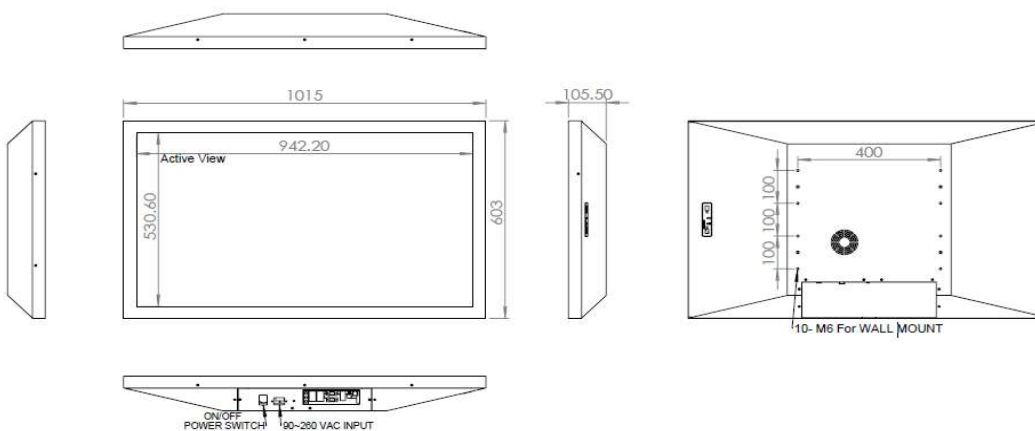

Datenblatt: Disp_IP54_32

Specification

Display	Viewing Size Image	32"
	Active Display Area (mm)	698.4 (H) x 392.85 (V)
	Pixel Pitch (mm)	0.3638 (H) x 0.3638 (V)
	Resolution	1920 x 1080
	Contrast Ratio	1100 : 1 (typ.)
	Color	16.7 M
	Brightness	400 cd/m ²
	Viewing Angle	-89~89 (H) ; -89~89 (V)
	Recommended Resolution	1920 x 1080 @ 60Hz
	Signal Connector	VGA, DVI, HDMI

Datenblatt: Disp_IP54_43

Specification

Display	Viewing Size Image	43"
	Active Display Area (mm)	941.18 (H) x 529.42 (V)
	Pixel Pitch (mm)	0.4902 (H) x 0.4902 (V)
	Resolution	1920 x 1080
	Contrast Ratio	1100 : 1 (typ.)
	Color	16.7 M
	Brightness	450 cd/m ²
	Viewing Angle	-89~89 (H) ; -89~89 (V)
	Recommended Resolution	1920 x 1080 @ 60Hz
	Signal Connector	VGA, DVI, HDMI

Datenblatt: Disp_IP54_55

Specification

Display	Viewing Size Image	55"
	Active Display Area (mm)	1209.6 (H) x 680.4 (V)
	Pixel Pitch (mm)	0.63 (H) x 0.63 (V)
	Resolution	1920 x 1080
	Contrast Ratio	4000 : 1
	Color	1073.7M (10bits/color)
	Brightness	500 cd/m ²
	Viewing Angle	-89~89 (H) ; -89~89 (V)
	Recommended Resolution	1920 x 1080 @ 60Hz
	Signal Connector	VGA, DVI, HDMI

Datenblatt: Disp_IP54_65

Specification

Display	Viewing Size Image	65"
	Active Display Area (mm)	1428.48 (H) x 803.52 (V)
	Pixel Pitch (mm)	0.744 (H) x 0.744 (V)
	Resolution	1920 x 1080
	Contrast Ratio	4000 : 1
	Color	1073.7M (10bits/color)
	Brightness	500 cd/m ²
	Viewing Angle	-89~89 (H) ; -89~89 (V)
	Recommended Resolution	1920 x 1080 @ 60Hz 10bit 1.07B
	Signal Connector	VGA, DVI, HDMI